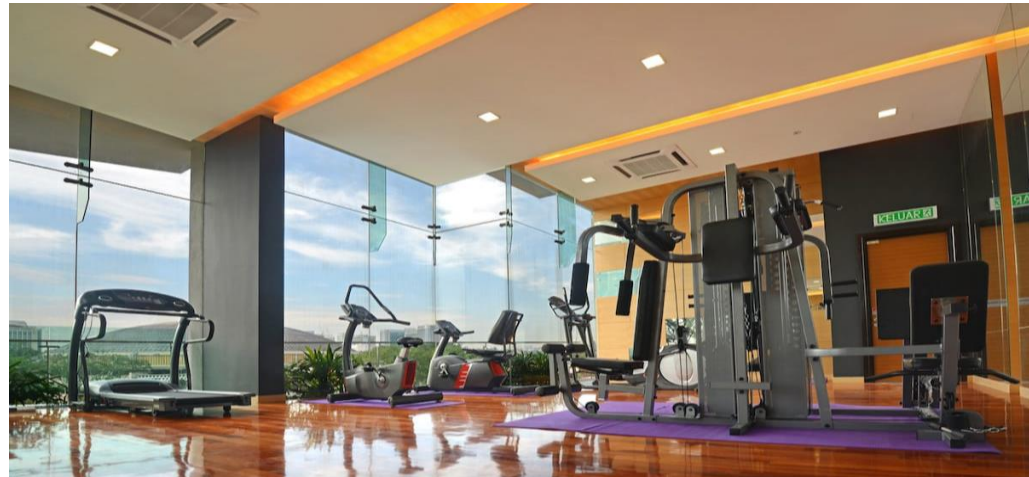

ELC ACCOMMODATION

ELC Student Apartment: Casa Residency

Находится в центре Куала-Лумпур

10 минут пешком от языкового центра

ELC Student Apartment: Casa Residency

В каждой комнате кровать размера queen size и отдельная ванная, кухня общая

Подробнее о Casa Residency:

STUDENT APARTMENT	LOCATION	TRANSPORTATION TO SCHOOL	FACILITIES IN THE STUDENT APARTMENT	FACILITIES IN CONDOMINIUM BUILDING
Casa Residency	67 Jalan Galloway	10 minutes walk	Air conditioner Wifi Sofa Kitchen equipment Microwave Iron & ironing board Fridge Washing machine	24 hours security Swimming pool Gymnasium Sauna Playground

Подробнее о Casa Mutiara

Casa Mutiara

STUDIO APARTMENT	LOCATION	TRANSPORTATION TO SCHOOL	FACILITES IN THE STUDENT APARTMENT	FACILITIES IN CONDOMINIUM BUILDING
Casa Mutiara	Jalan Hang Isap, Bukit Bintang, 50150, Kuala Lumpur	10 minutes walk	Air conditioner Wifi Sofa Kitchen equipment Microwave Iron & ironing board Fridge Washing machine	24 hours security Swimming pool Gymnasium Sauna