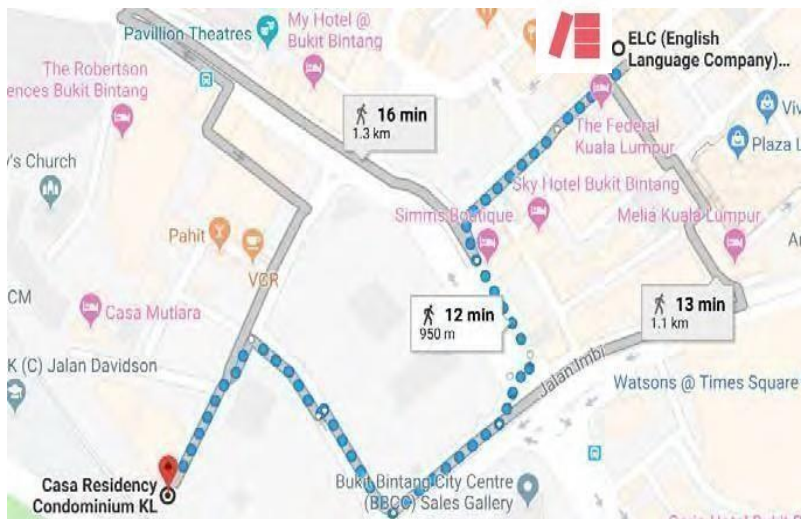

ELC ACCOMMODATION

ELC Student Apartment: Casa Residency

Находится в центре Куала-Лумпур

10 минут пешком от языкового центра

ELC Student Apartment: Casa Residency

В каждой комнате кровать размера queen size и отдельная ванная, кухня общая

Подробнее о Casa Residency:

STUDENT APARTMENT	LOCATION	TRANSPORTATION TO SCHOOL	FACILITIES IN THE STUDENT APARTMENT	FACILITIES IN CONDOMINIUM BUILDING
Casa Residency	67 Jalan Galloway	10 minutes walk	Air conditioner Wifi Sofa Kitchen equipment Microwave Iron & ironing board Fridge Washing machine	24 hours security Swimming pool Gymnasium Sauna Playground

Подробнее о Casa Mutiara

Casa Mutiara

STUDIO APARTMENT	LOCATION	TRANSPORTATION TO SCHOOL	FACILITES IN THE STUDENT APARTMENT	FACILITIES IN CONDOMINIUM BUILDING
Casa Mutiara	Jalan Hang Isap, Bukit Bintang, 50150, Kuala Lumpur	10 minutes walk	Air conditioner Wifi Sofa Kitchen equipment Microwave Iron & ironing board Fridge Washing machine	24 hours security Swimming pool Gymnasium Sauna

Подробнее о Swiss Garden Residence

Эксклюзивное проживание!

Пешая доступность от станции Plaza Rakyat LRT, Hang Tuah Monorail и LRT stations.

Swiss Garden Residence

STUDENT APARTMENT	LOCATION	TRANSPORTATION TO SCHOOL	FACILITES IN THE STUDENT APARTMENT	FACILITIES IN CONDOMINIUM BUILDING
Swiss Garden Residence	67 Jalan Galloway	10 minutes walk	Air conditioner Washing machine Sofa Kitchen equipment Microwave Iron & ironing board Fridge	24 hours security Swimming pool Gymnasium Sauna Playground